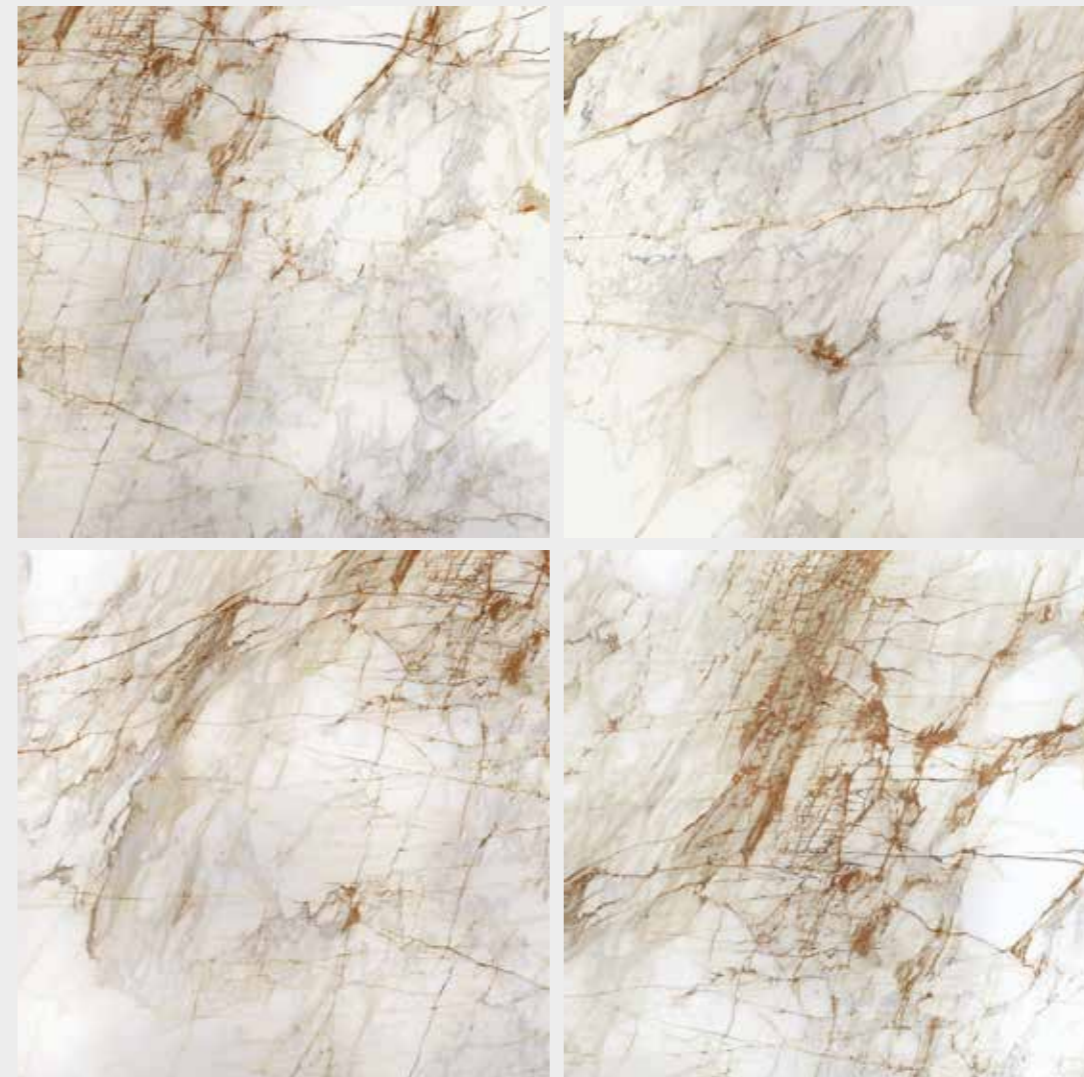

PRODUCT FACES